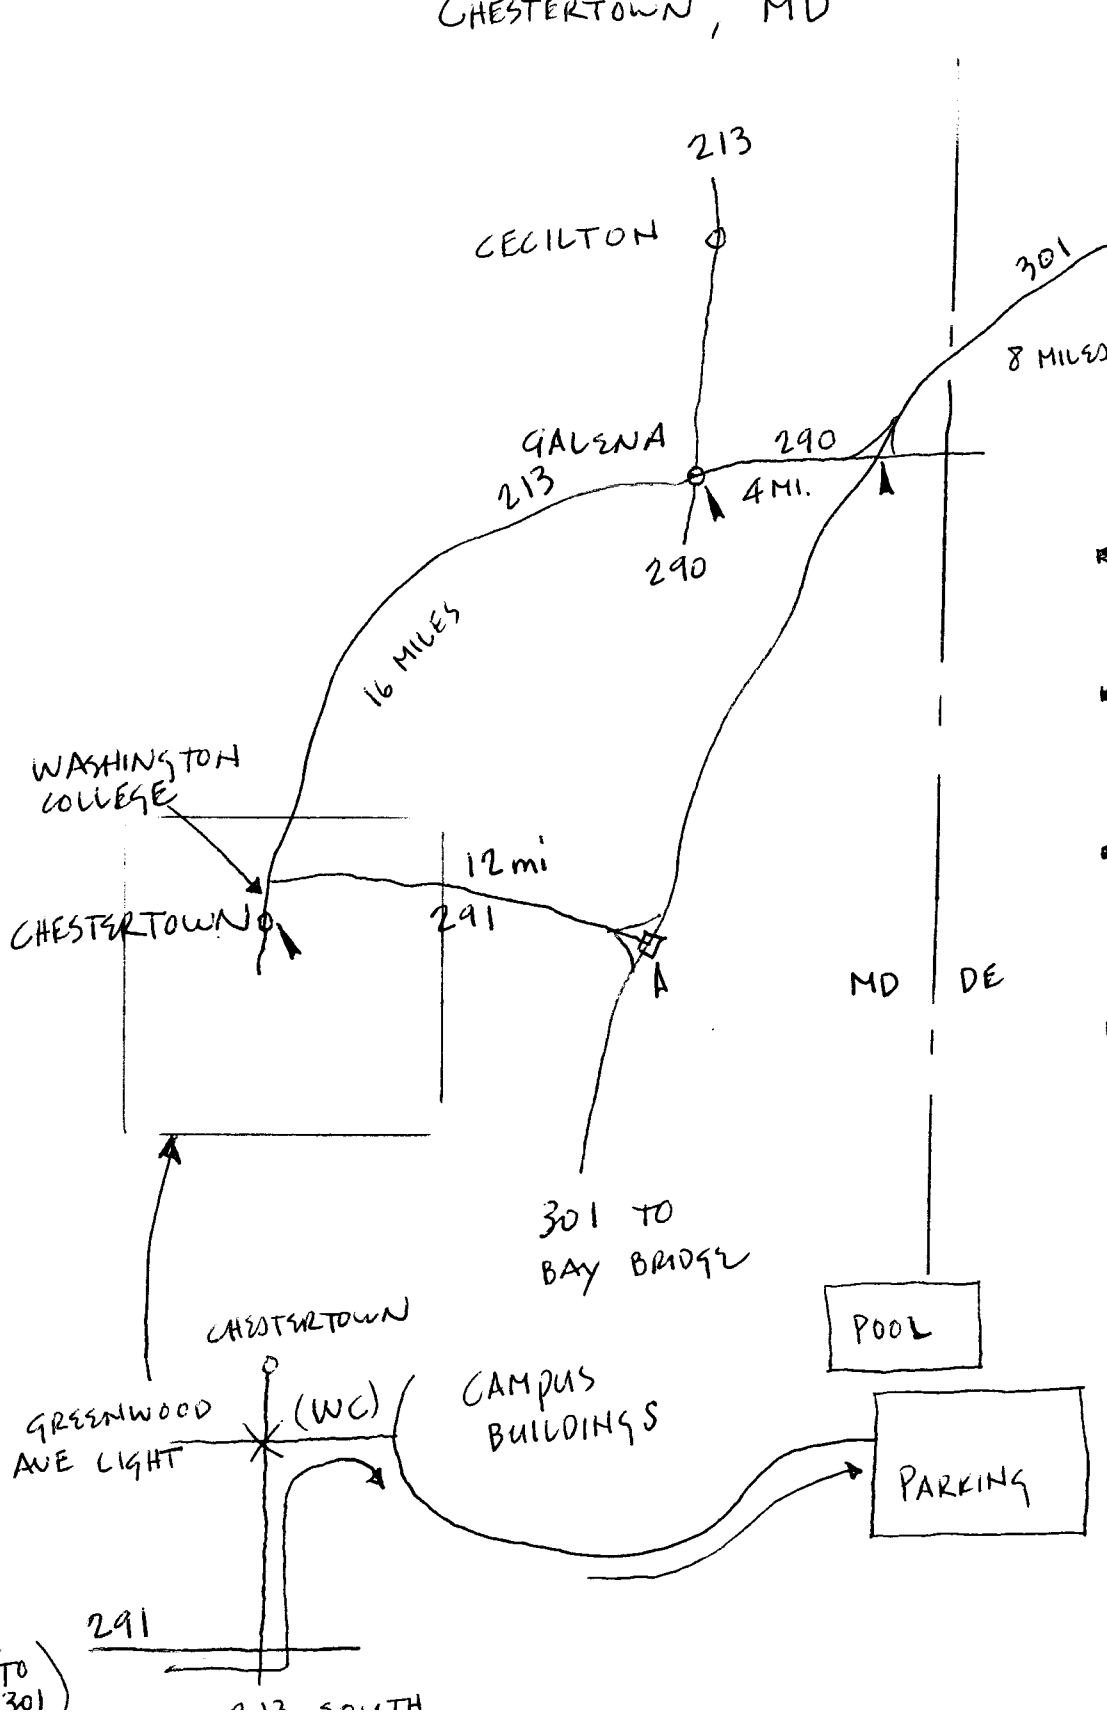

SHOMEN AQUATICS

AT
WASHINGTON COLLEGE
CHESTERTOWN, MD

- TAKE 301 SOUTH
- MD 290 (GALENA EXIT) OR GO DOWN TO 291
- TURN RIGHT AT BOTTOM OF EXIT TO GALENA
- IN GALENA GO STRAIGHT THROUGH LIGHT, ROAD BECOMES 213 SOUTH
- STAY ON 213 AND TURN RIGHT ON GREENWOOD AVE IN CHESTERTOWN. THIS IS THE CAMPUS ENTRANCE FOR THE POOL. STAY TO THE RIGHT AND FOLLOW IT AROUND TO THE POOL.

(TO 301)

291

213 SOUTH