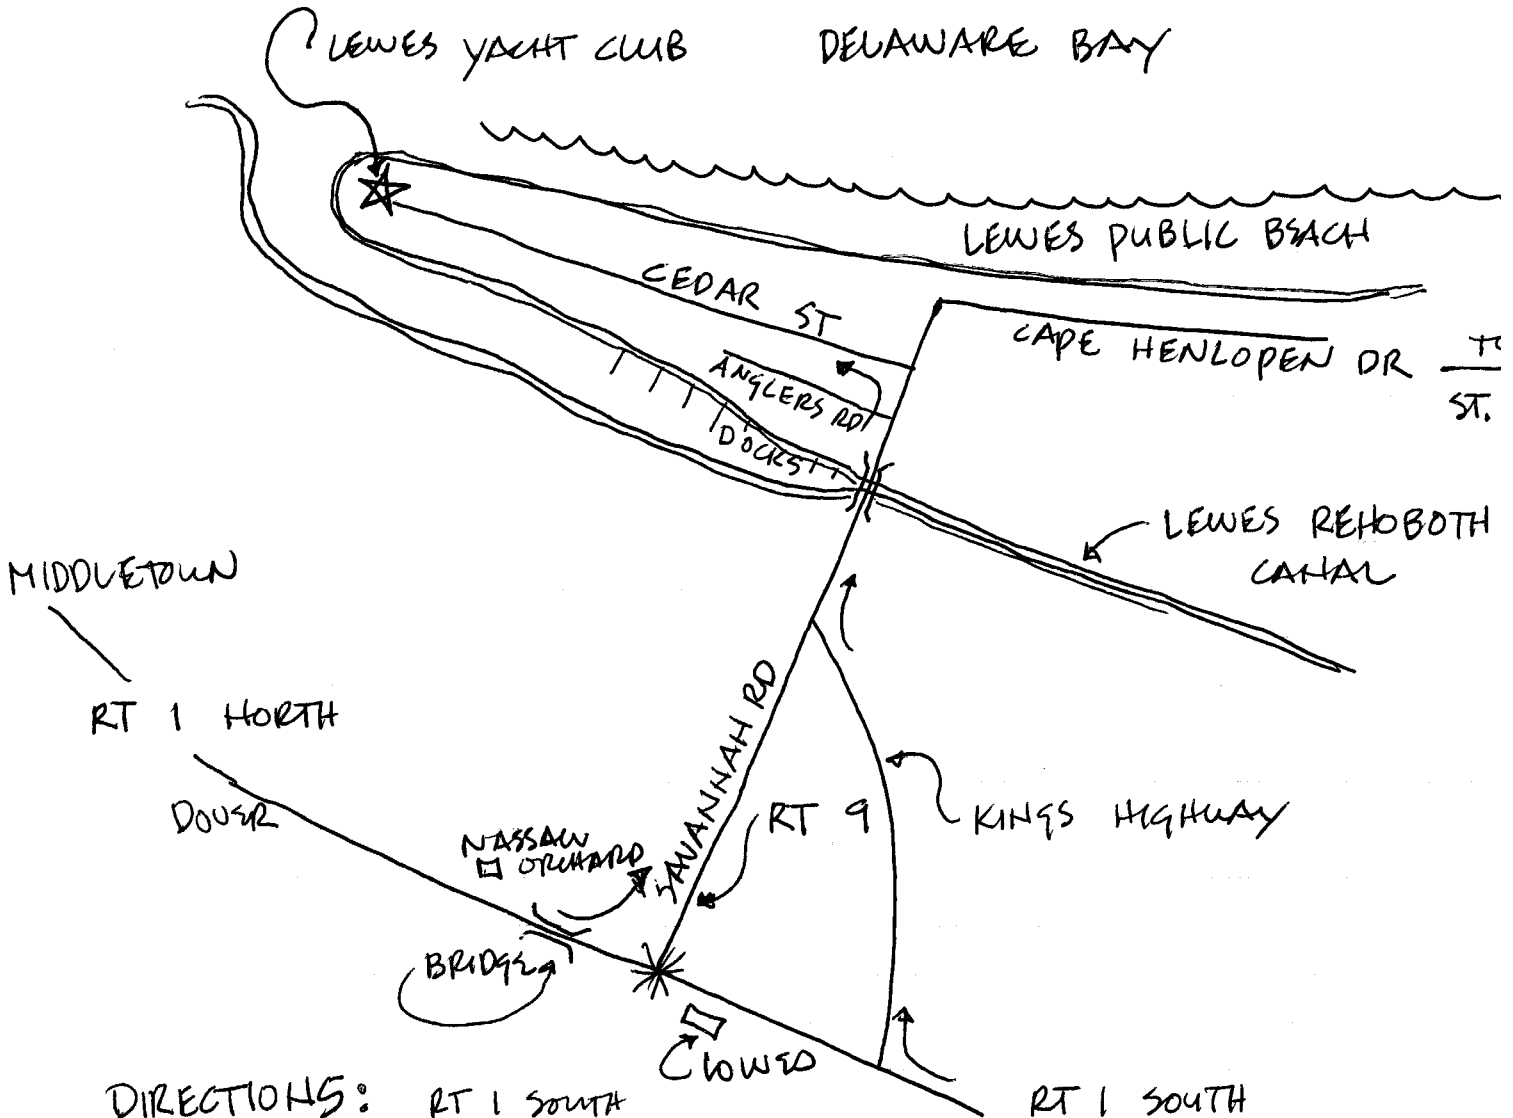

7/01 AN

TITANIC

LEWES YACHT CLUB

POOL PHONE 645-8506

ATLANTIC OCEAN

DELAWARE BAY

DIRECTIONS: RT 1 SOUTH

THROUGH DOVER

RT ① SOUTH TO RT ⑨ (SAVANNAH RD) IN LEWIS

CROSS CANAL BRIDGE, CEDAR ST IS

SECOND LEFT, FOLLOW TO END; you will see

ENTRANCE TO LYC.