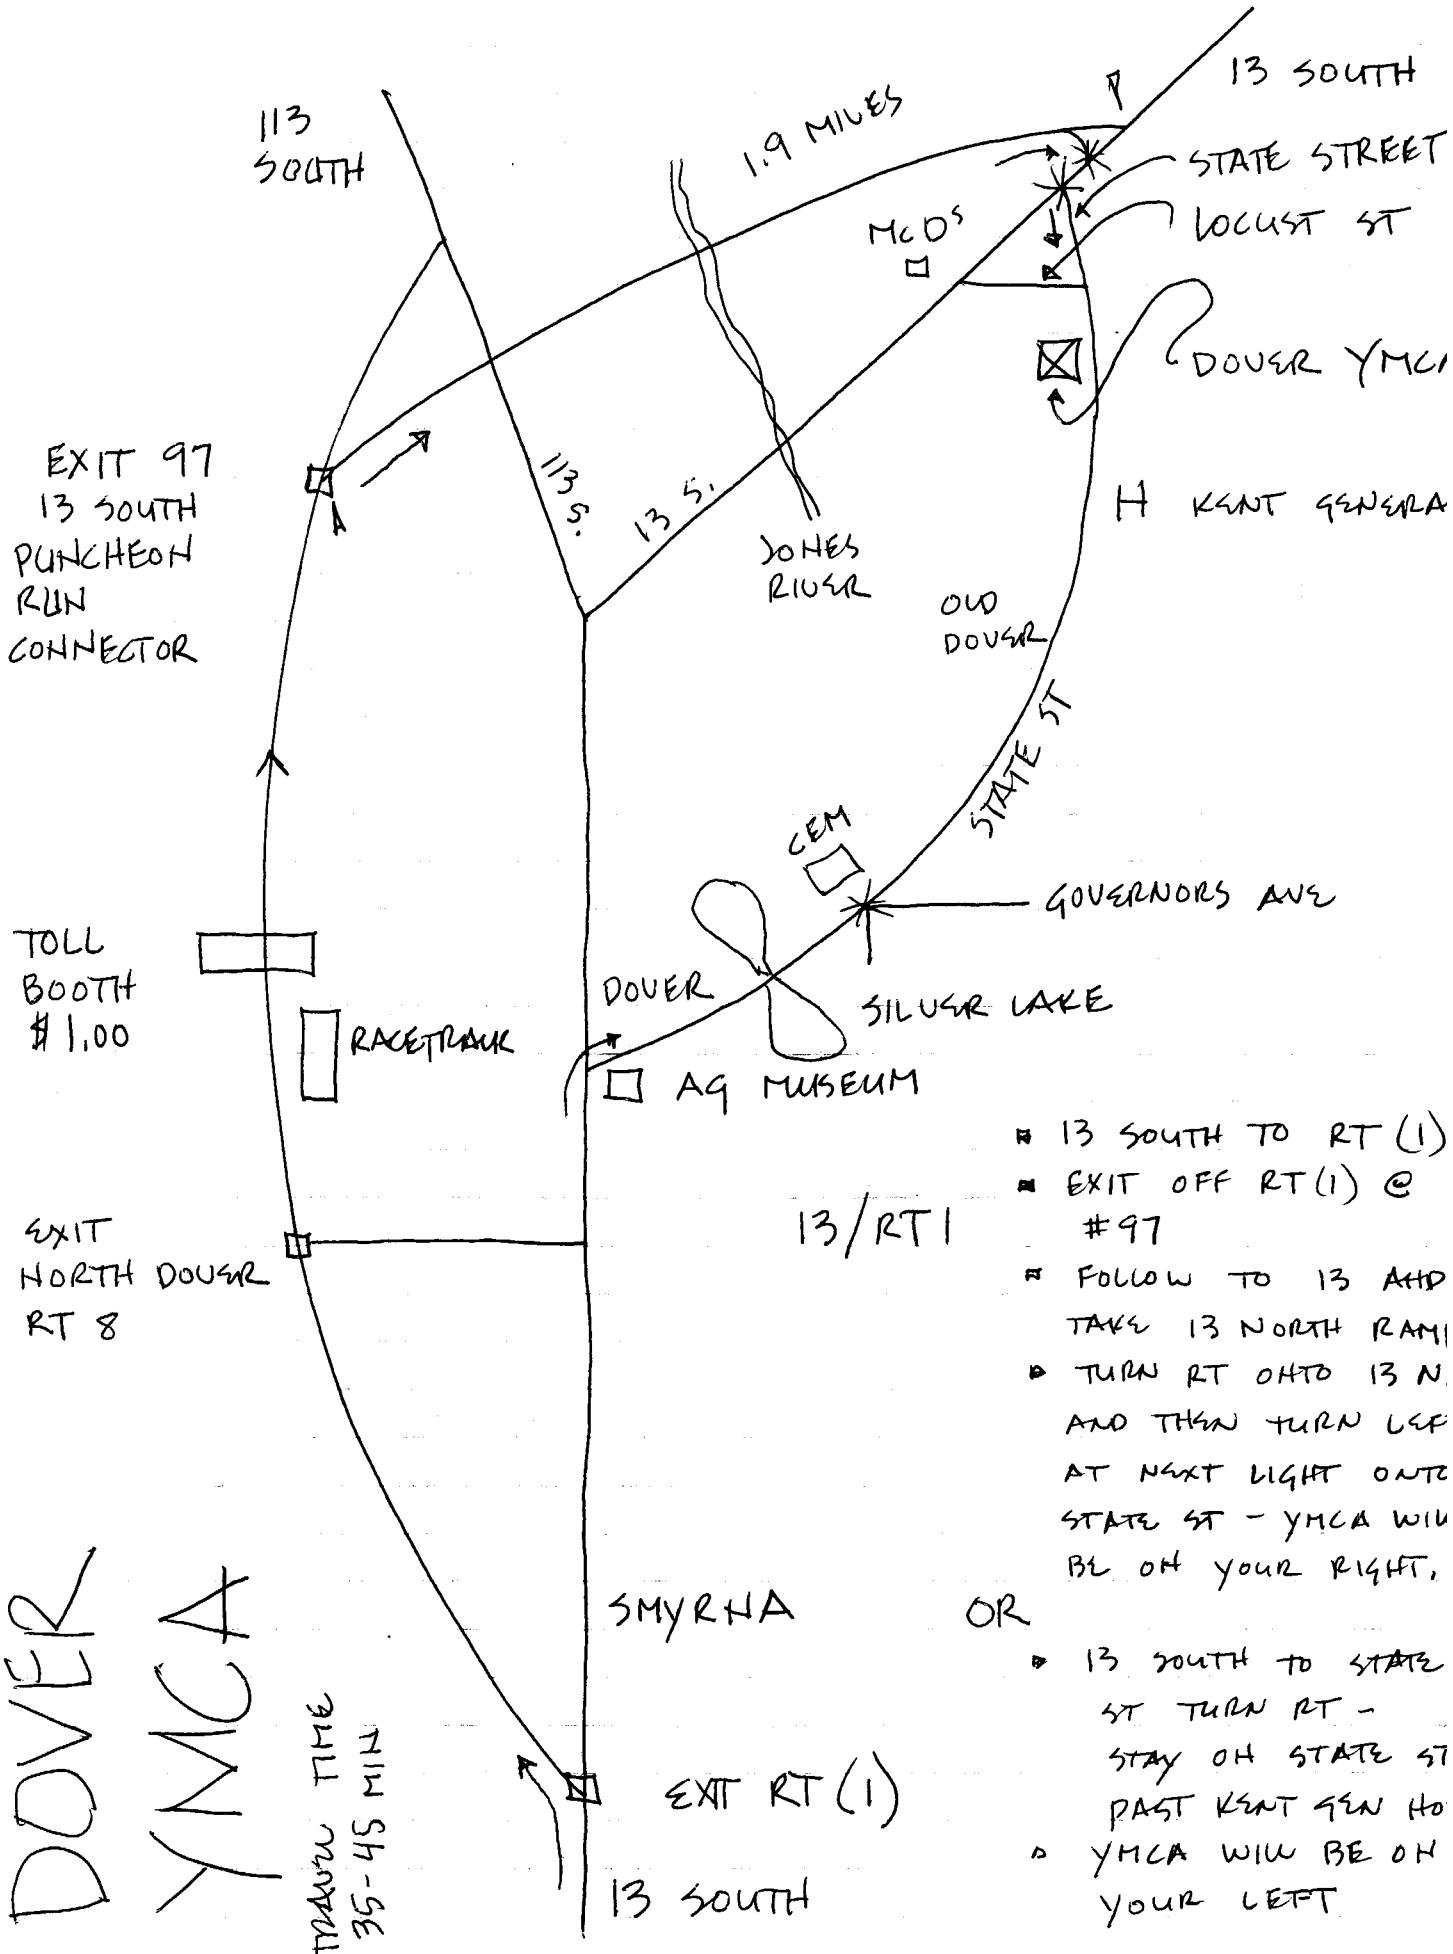

DOVER YMCA

TRAVEL TIME
35-45 MIN

- 13 SOUTH TO RT (1)
 - EXIT OFF RT (1) @ #97
 - FOLLOW TO 13 AND TAKE 13 NORTH RAMP
 - TURN RT ONTO 13 N. AND THEN TURN LEFT AT NEXT LIGHT ONTO STATE ST - YMCA WILL BE ON YOUR RIGHT.
- OR
- 13 SOUTH TO STATE ST TURN RT - STAY ON STATE ST PAST KENT GEN HO
 - YMCA WILL BE ON YOUR LEFT

13/RT1

SMYRNA

EXIT RT (1)

13 SOUTH