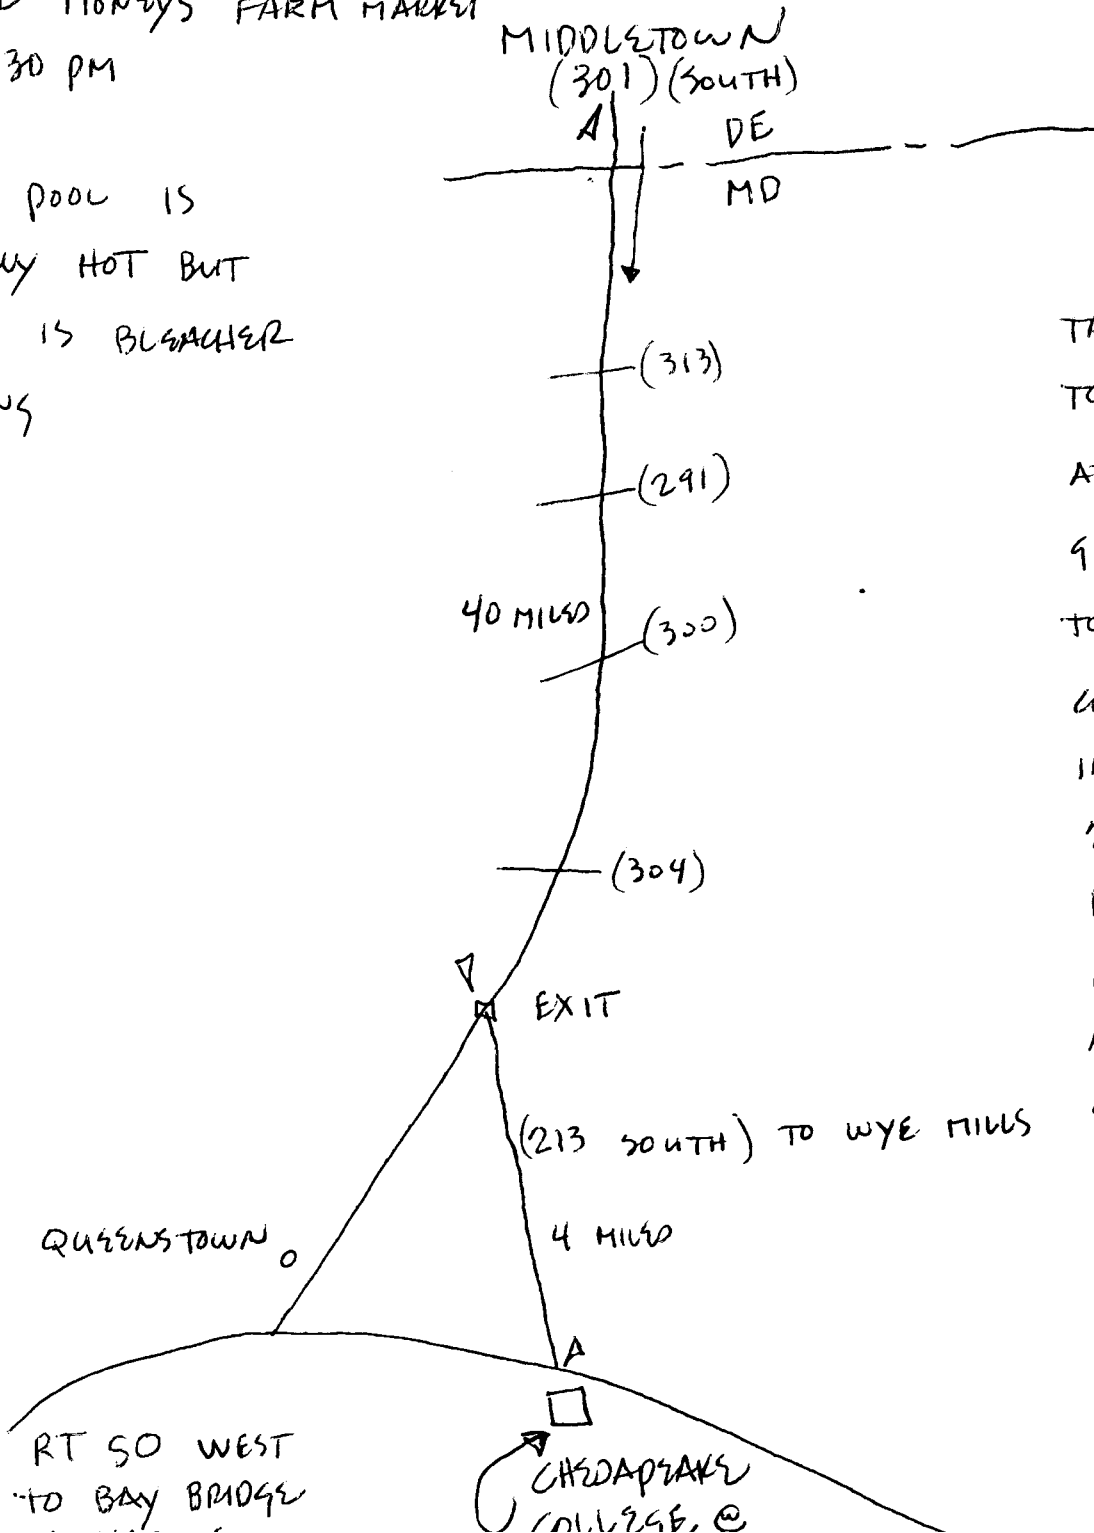

CHES -

CHESAPEAKE SPIRIT SWIM TEAM

POOL # 410:827-5866

TRAVEL TIME 45-60 MIN
LEAVE MONKEYS FARM MARKET
@ 4:30 PM

THIS POOL IS
USUALLY HOT BUT
THERE IS BEACHER
SEATING

TAKE 301 SOUTH
TO 213 EXIT
AT TOP OF RAMP
GO LEFT 213 SO
TO WYE MILLS.
COLLEGE IS @
INTERSECTION OF
213 & 50. POOL
BUILDING IS
RIGHT IN FRONT
AS YOU ENTER
CAMPUS