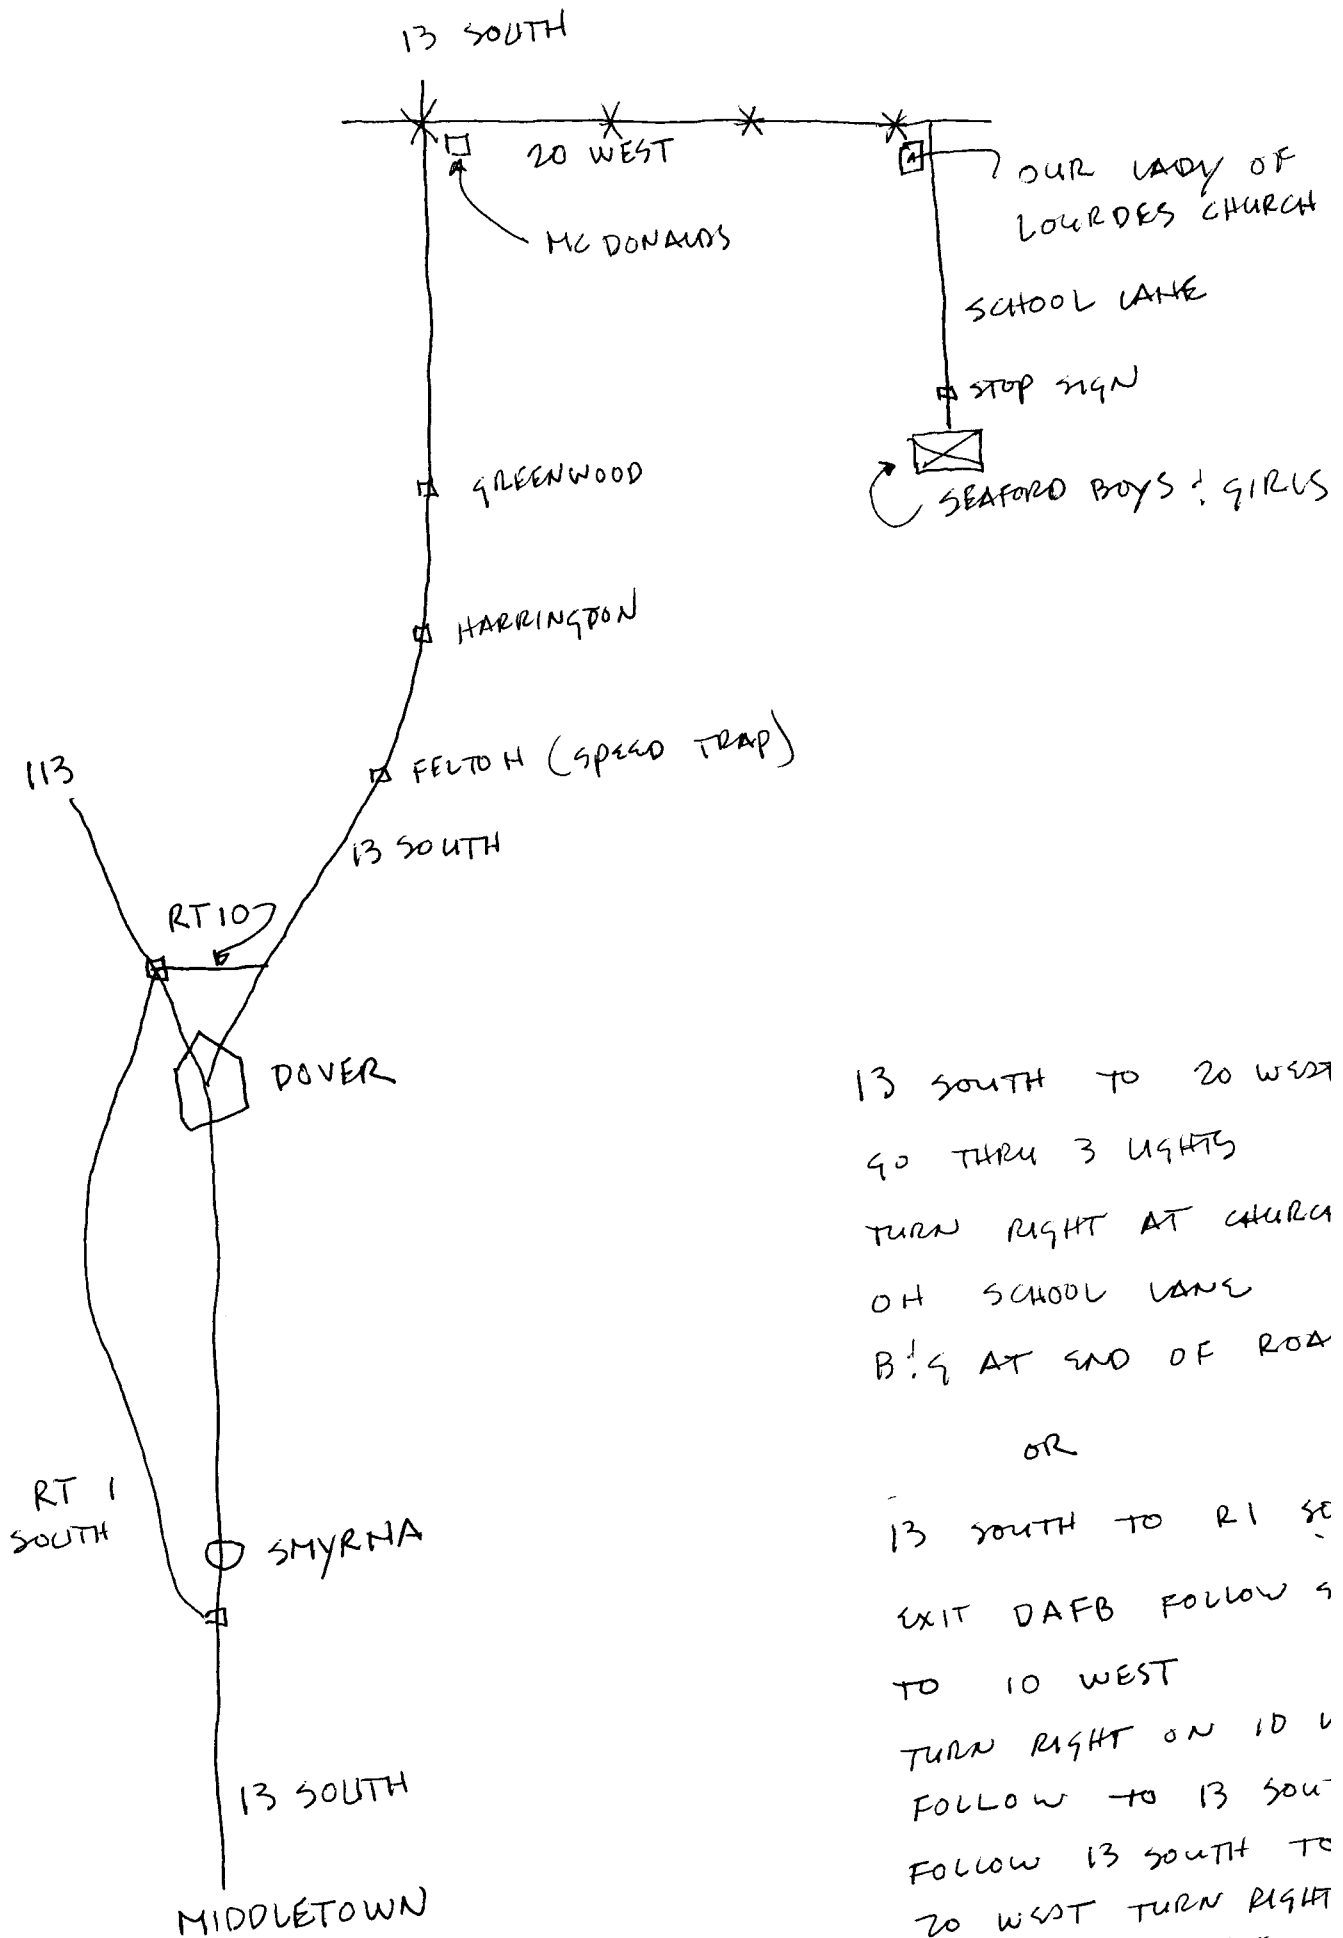

SEAFORD BOYS' GIRLS CAMP

DRIVE TIME 1 1/2 HRS

13 SOUTH TO 20 WEST
GO THRU 3 LIGHTS
TURN RIGHT AT CHURCH
ON SCHOOL LANE
B!G AT END OF ROAD

OR

13 SOUTH TO RT 1 SE
EXIT DAFB FOLLOW S
TO 10 WEST
TURN RIGHT ON 10 W
FOLLOW TO 13 SOUTH
FOLLOW 13 SOUTH TO
20 WEST TURN RIGHT
...